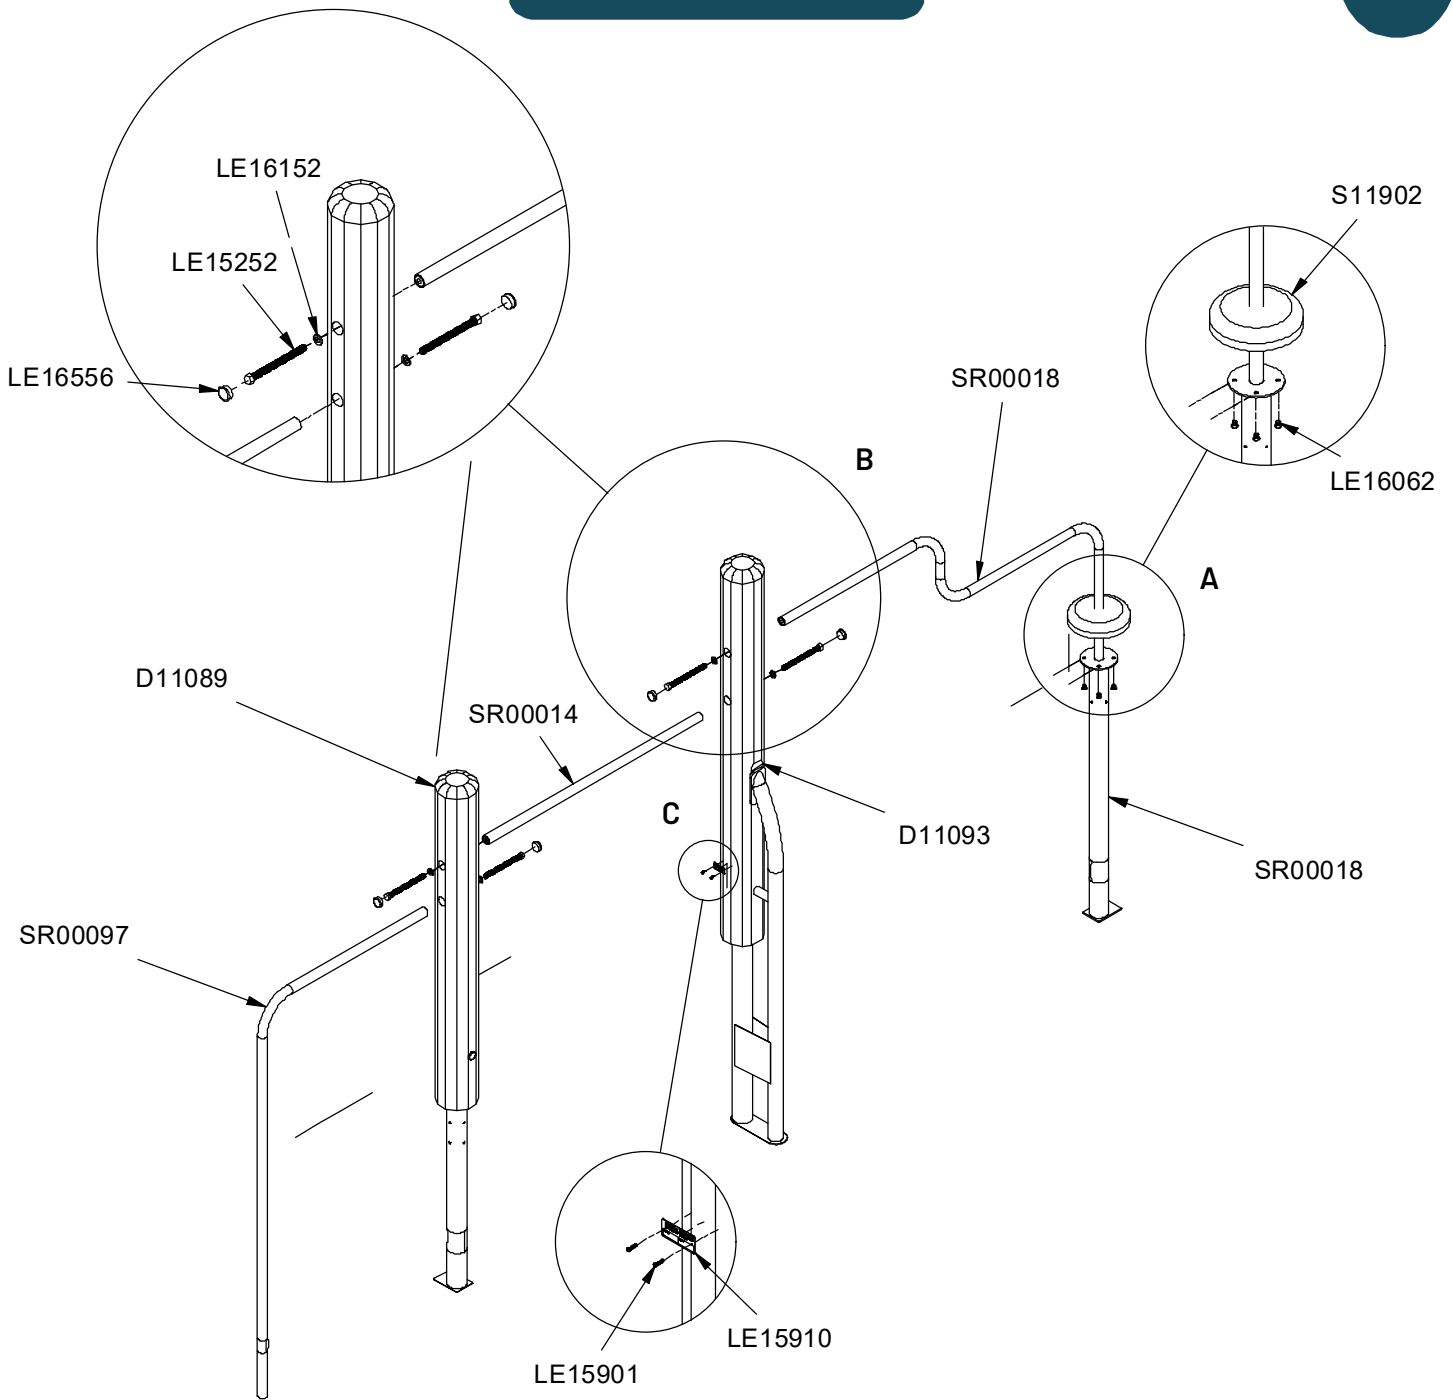

(1/40)

2

4,5h

21 m<sup>2</sup>

7,3x3,3x1,9 m

~122 kg

~0,15m<sup>3</sup>

35x275 cm

75 kg

Parts List		
QTY	PART NO	DESCRIP.
1	SR00097	Ø38 tube
4	LE15252	M16x200 mm
1	SR00014	Ø38x1200mm tube
1	SR00018	Ø38/80 tube
4	LE16152	M16 - Ø30 mm
1	D11089	Ø180x2440mm, assembled
1	D11093	330x2740mm, assembled
4	LE16556	Ø42/38mm
1	S11902	Ø250/45 mm
4	LE16062	10x14 mm
2	LE15901	3x16, PH
1	LE15910	Name tag

(1/50)

(1/50)