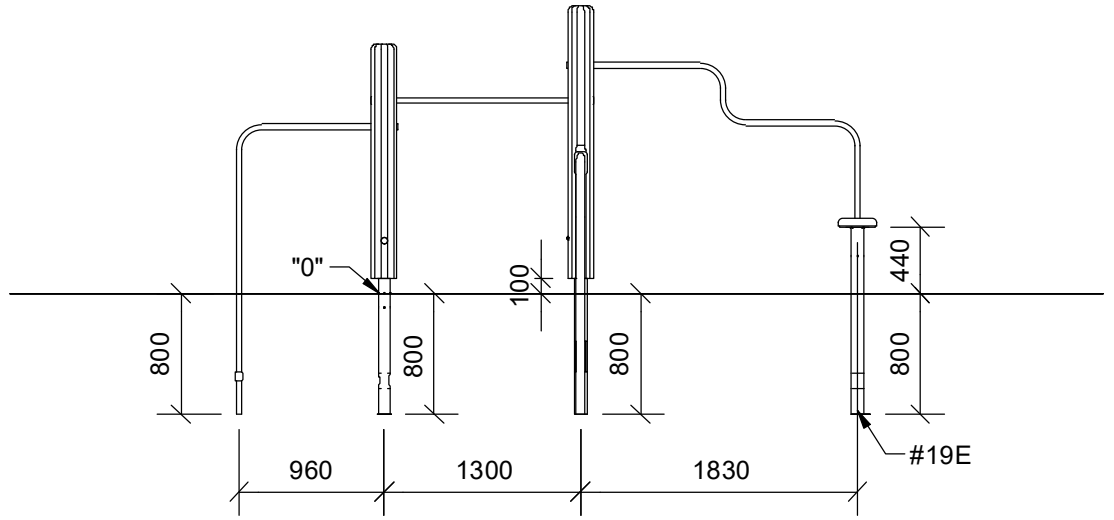

(1/40)

2

4,5h

21 m<sup>2</sup>

7,3x3,3x1,9 m

~122 kg

~0,15m<sup>3</sup>

35x275 cm

75 kg

Parts List		
QTY	PART NO	DESCRIP.
1	SR00097	Ø38 tube
4	LE15252	M16x200 mm
1	SR00014	Ø38x1200mm tube
1	SR00018	Ø38/80 tube
4	LE16152	M16 - Ø30 mm
1	D11089	Ø180x2440mm, assembled
1	D11093	330x2740mm, assembled
4	LE16556	Ø42/38mm
1	S11902	Ø250/45 mm
4	LE16062	10x14 mm
2	LE15901	3x16, PH
1	LE15910	Name tag

(1/50)

(1/50)