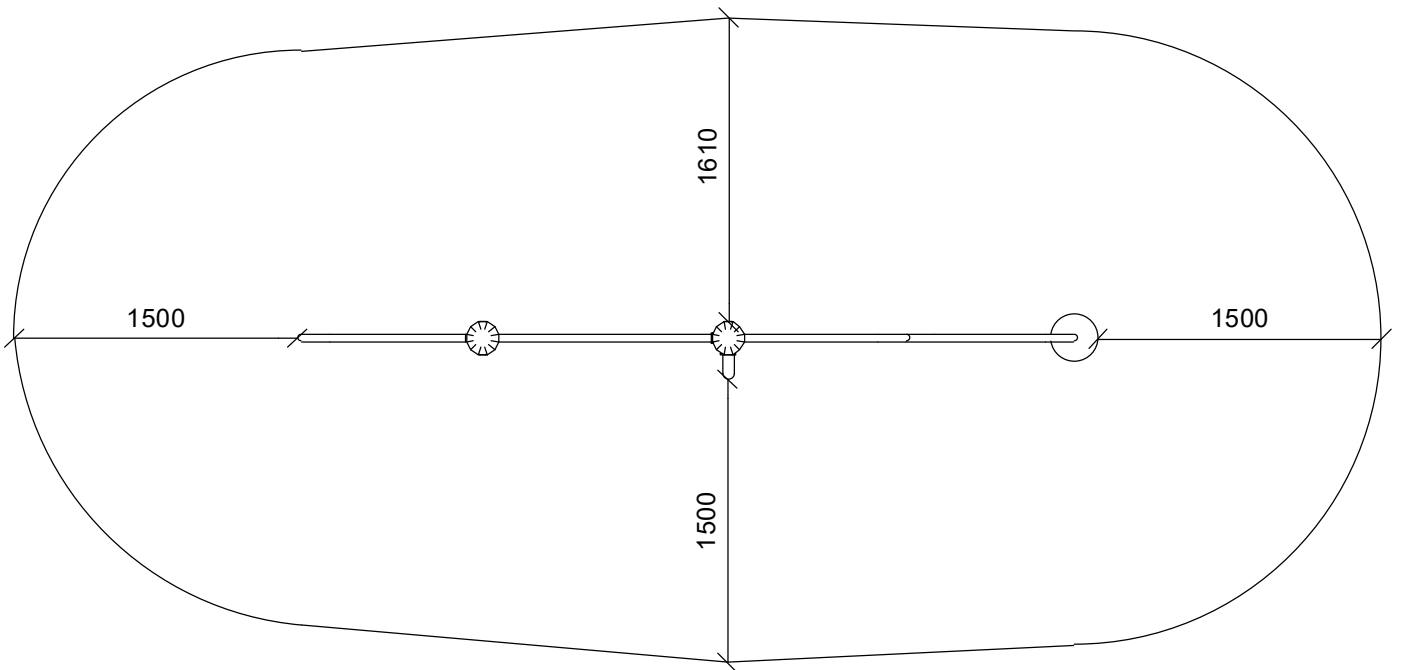

(1/40)

2

4,5h

21 m<sup>2</sup>

7,3x3,3x1,9 m

~122 kg

~0,15m<sup>3</sup>

35x275 cm

75 kg

Parts List		
QTY	PART NO	DESCRIP.
1	SR00097	Ø38 tube
4	LE15252	M16x200 mm
1	SR00014	Ø38x1200mm tube
1	SR00018	Ø38/80 tube
4	LE16152	M16 - Ø30 mm
1	D11089	Ø180x2440mm, assembled
1	D11093	330x2740mm, assembled
4	LE16556	Ø42/38mm
1	S11902	Ø250/45 mm
4	LE16062	10x14 mm
2	LE15901	3x16, PH
1	LE15910	Name tag

(1/50)

(1/50)